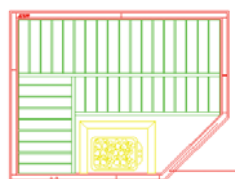

Email info@saunaking.com.au

Web www.saunaking.com.au

SKNL-1111 110x110x200cm
1 Person 3KW

SKNL-1212 115x115x200cm
1 Person 3KW

SKNL-1515 152.5x152.5x200cm
2-3 Person 3.6KW

SKNL-1915 195.4x152.5x200cm
3-4 Person 4.5KW

Your nearest Sauna King Agent:

Made in Finland

Sauna Rooms

Sauna the sauna KING Models

MODEL: SK-008
CAPACITY: 1 Person
POWER: 1200W
DIMENSIONS:
90x90x190cm
Compact

MODEL: SK-013
CAPACITY: 3 Person
POWER: 2000W
DIMENSIONS:
155x110x190cm
Inline Seating

MODEL: SK-044
CAPACITY: 4 Person
POWER: 2100W
DIMENSIONS:
175x110x190cm
Inline Seating

MODEL: SK-012
CAPACITY: 2 Person
POWER: 1700W
DIMENSIONS:
120x105x190cm
Best Seller

MODEL: SK-025
CAPACITY: 2-3 Person
POWER: 2000W
DIMENSIONS:
135x135x190cm
Corner Unit

MODEL: SK-2222
CAPACITY: 2 Person
POWER: 1650W
DIMENSIONS:
110x125x200cm
Comfortable Scandinavian

MODEL: SK-019
CAPACITY: 2 Person
POWER: 1600W
DIMENSIONS:
120x105x190cm
All Glass Door

MODEL: SK-424
CAPACITY: 4 Person
POWER: 2200W
DIMENSIONS:
175x120x190cm
Opposing Seating