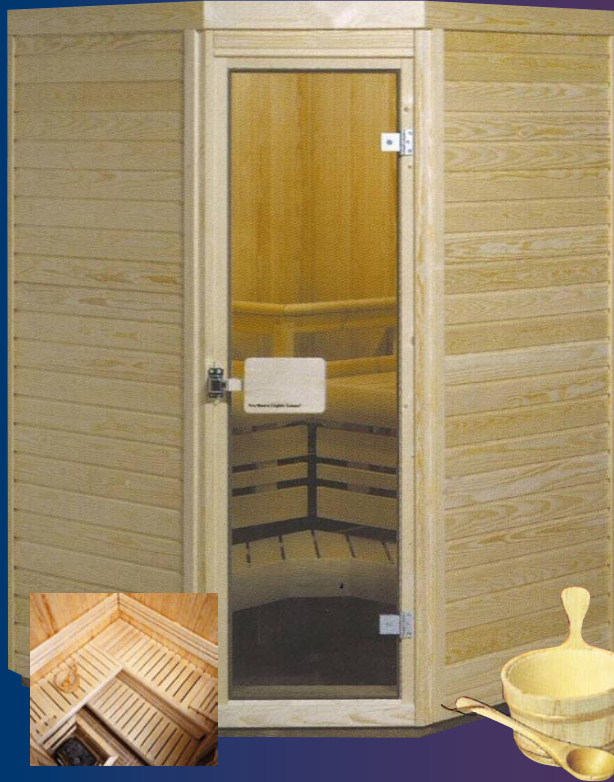

Traditional Hot Rock Saunas

**Open the
Door to
Health &
Beauty!**

Shop 2, 715 South Road
BLACK FOREST SA 5035

Call 13 000 SAUNA (72862)

F (08) 8556 2856 M 0411 667 351

Email info@saunaking.com.au

Web www.saunaking.com.au

Your nearest Sauna King Agent: