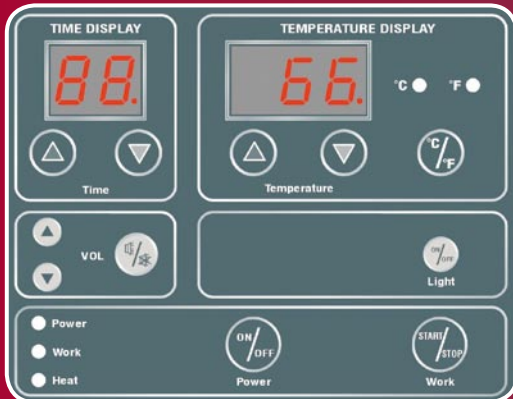

Heaters available in Carbon Fire or Ceramic Rod